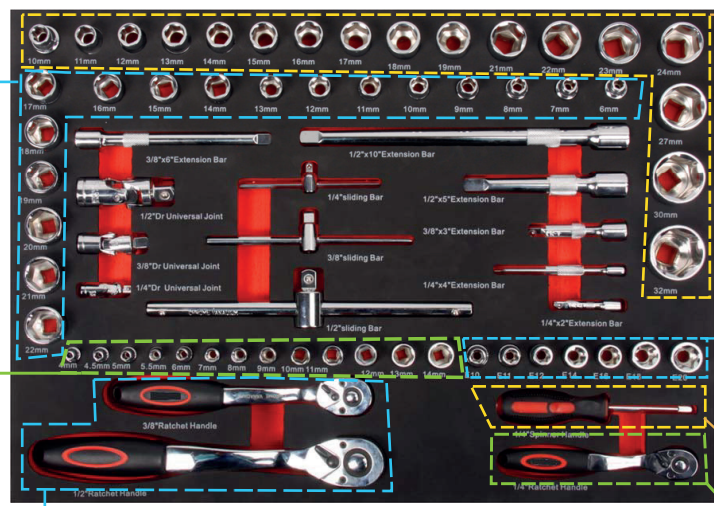

IEQ5000

- IEQ5000VA3/8X6
- IEQ5000VA3/8X7
- IEQ5000VA3/8X8
- IEQ5000VA3/8X9
- IEQ5000VA3/8X10
- IEQ5000VA3/8X11
- IEQ5000VA3/8X12
- IEQ5000VA3/8X13
- IEQ5000VA3/8X14
- IEQ5000VA3/8X15
- IEQ5000VA3/8X16
- IEQ5000VA3/8X17
- IEQ5000VA3/8X18
- IEQ5000VA3/8X19
- IEQ5000VA3/8X20
- IEQ5000VA3/8X21
- IEQ5000VA3/8X22

- IEQ5000VA1/4X4
- IEQ5000VA1/4X4,5
- IEQ5000VA1/4X5
- IEQ5000VA1/4X5,5
- IEQ5000VA1/4X6
- IEQ5000VA1/4X7
- IEQ5000VA1/4X8
- IEQ5000VA1/4X9
- IEQ5000VA1/4X10
- IEQ5000VA1/4X11
- IEQ5000VA1/4X12
- IEQ5000VA1/4X13
- IEQ5000VA1/4X14

IEQ5000CA3/8 IEQ5000CA1/2

- IEQ5000VA1/2X10
- IEQ5000VA1/2X11
- IEQ5000VA1/2X12
- IEQ5000VA1/2X13
- IEQ5000VA1/2X14
- IEQ5000VA1/2X15
- IEQ5000VA1/2X16
- IEQ5000VA1/2X17
- IEQ5000VA1/2X18
- IEQ5000VA1/2X19
- IEQ5000VA1/2X21
- IEQ5000VA1/2X22
- IEQ5000VA1/2X24
- IEQ5000VA1/2X27
- IEQ5000VA1/2X30
- IEQ5000VA1/2X32

- IEQ5000VA1/4XE10
- IEQ5000VA1/4XE11
- IEQ5000VA1/4XE12
- IEQ5000VA1/4XE14
- IEQ5000VA1/4XE16
- IEQ5000VA1/4XE18
- IEQ5000VA1/4XE20

- IEQ5000DE1/4
- IEQ5000CA1/4

- IEQ5000MIX6
- IEQ5000MIX7
- IEQ5000MIX8
- IEQ5000MIX9
- IEQ5000MIX10
- IEQ5000MIX11
- IEQ5000MIX12
- IEQ5000MIX13
- IEQ5000MIX14
- IEQ5000MIX15
- IEQ5000MIX16
- IEQ5000MIX17
- IEQ5000MIX18
- IEQ5000MIX19
- IEQ5000MIX20
- IEQ5000MIX21
- IEQ5000MIX22