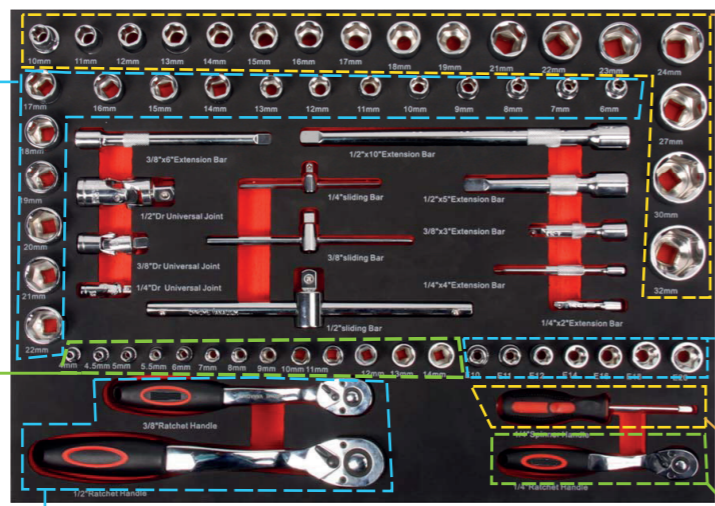

▶ IEQ5000

- IEQ5000VA3/8X6
- IEQ5000VA3/8X7
- IEQ5000VA3/8X8
- IEQ5000VA3/8X9
- IEQ5000VA3/8X10
- IEQ5000VA3/8X11
- IEQ5000VA3/8X12
- IEQ5000VA3/8X13
- IEQ5000VA3/8X14
- IEQ5000VA3/8X15
- IEQ5000VA3/8X16
- IEQ5000VA3/8X17
- IEQ5000VA3/8X18
- IEQ5000VA3/8X19
- IEQ5000VA3/8X20
- IEQ5000VA3/8X21
- IEQ5000VA3/8X22

- IEQ5000VA1/4X4
- IEQ5000VA1/4X4,5
- IEQ5000VA1/4X5
- IEQ5000VA1/4X5,5
- IEQ5000VA1/4X6
- IEQ5000VA1/4X7
- IEQ5000VA1/4X8
- IEQ5000VA1/4X9
- IEQ5000VA1/4X10
- IEQ5000VA1/4X11
- IEQ5000VA1/4X12
- IEQ5000VA1/4X13
- IEQ5000VA1/4X14

IEQ5000CA3/8 IEQ5000CA1/2

- IEQ5000VA1/2X10
- IEQ5000VA1/2X11
- IEQ5000VA1/2X12
- IEQ5000VA1/2X13
- IEQ5000VA1/2X14
- IEQ5000VA1/2X15
- IEQ5000VA1/2X16
- IEQ5000VA1/2X17
- IEQ5000VA1/2X18
- IEQ5000VA1/2X19
- IEQ5000VA1/2X21
- IEQ5000VA1/2X22
- IEQ5000VA1/2X24
- IEQ5000VA1/2X27
- IEQ5000VA1/2X30
- IEQ5000VA1/2X32

- IEQ5000VA1/4XE10
- IEQ5000VA1/4XE11
- IEQ5000VA1/4XE12
- IEQ5000VA1/4XE14
- IEQ5000VA1/4XE16
- IEQ5000VA1/4XE18
- IEQ5000VA1/4XE20

IEQ5000DE1/4

IEQ5000CA1/4

- IEQ5000MIX6
- IEQ5000MIX7
- IEQ5000MIX8
- IEQ5000MIX9
- IEQ5000MIX10
- IEQ5000MIX11
- IEQ5000MIX12
- IEQ5000MIX13
- IEQ5000MIX14
- IEQ5000MIX15
- IEQ5000MIX16
- IEQ5000MIX17
- IEQ5000MIX18
- IEQ5000MIX19
- IEQ5000MIX20
- IEQ5000MIX21
- IEQ5000MIX22